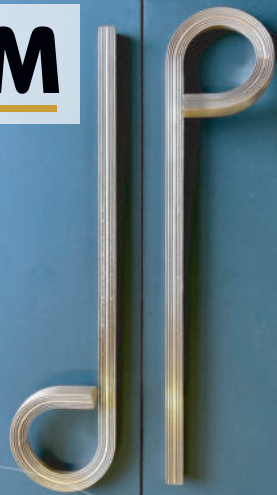

Design by Convex

MANDELLI 1953

FSB

**pap
deco**

CUSTOM

GIUSTI™

MADE IN ITALY

Viefe®