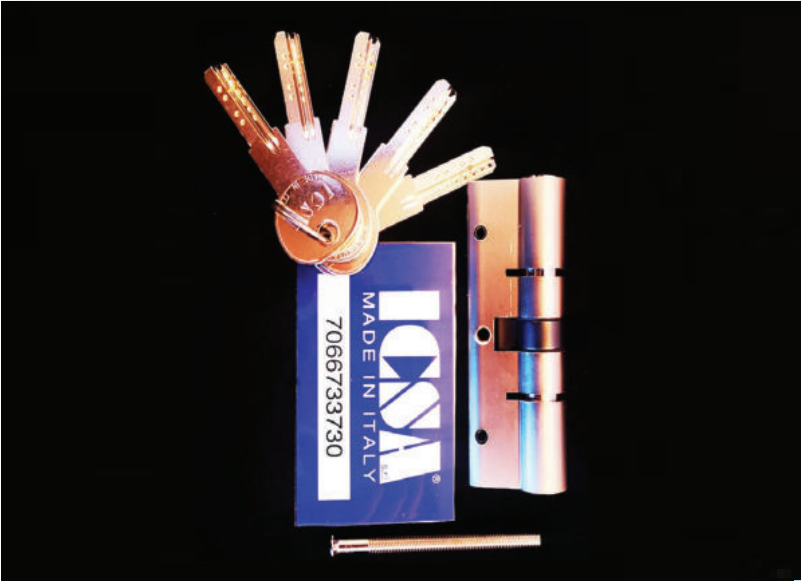

Design by Convex

MANDELLI 1953

FSB

**pap
deco**

CUSTOM

GIUSTI™

MADE IN ITALY

Viefe®