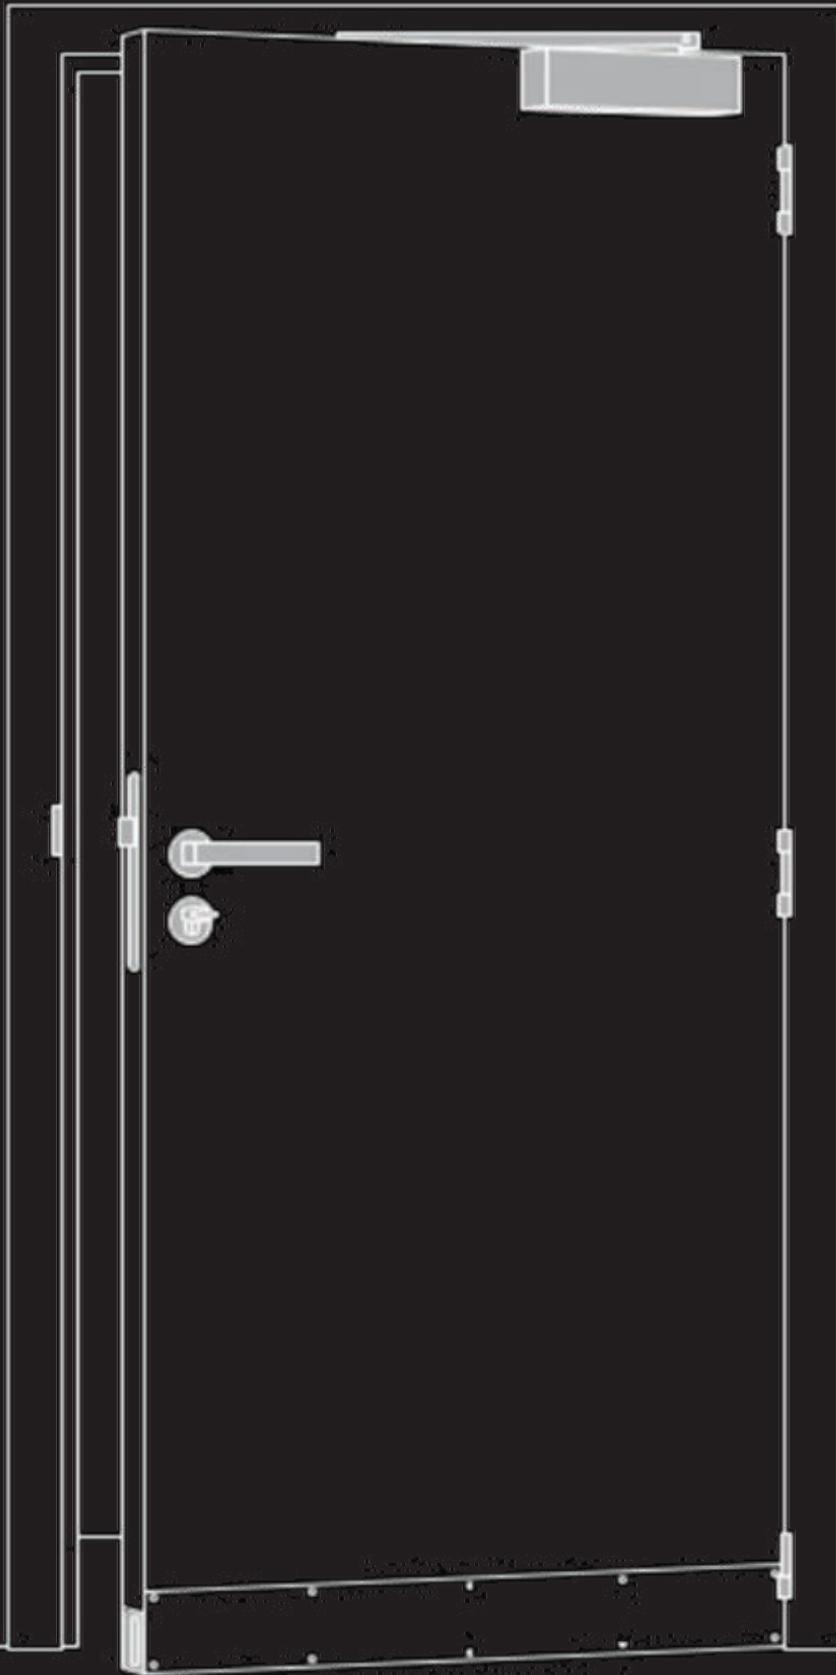

COLOMBO
DESIGN

pap
deco®

CONVEX®
HANDLES KNOBS DESIGN & PRODUCTION

BSW BREUER+
SCHMITZ

PARTNERS:

Contact us:

MAIN BRANCH - ABU DHABI

- +971 2 562 62 22
- +971 56 430 43 85
- info@lockandhandles.com
- @lockandhandles
- PO Box : 133010
Al Najda St.Abu Dhabi, UAE