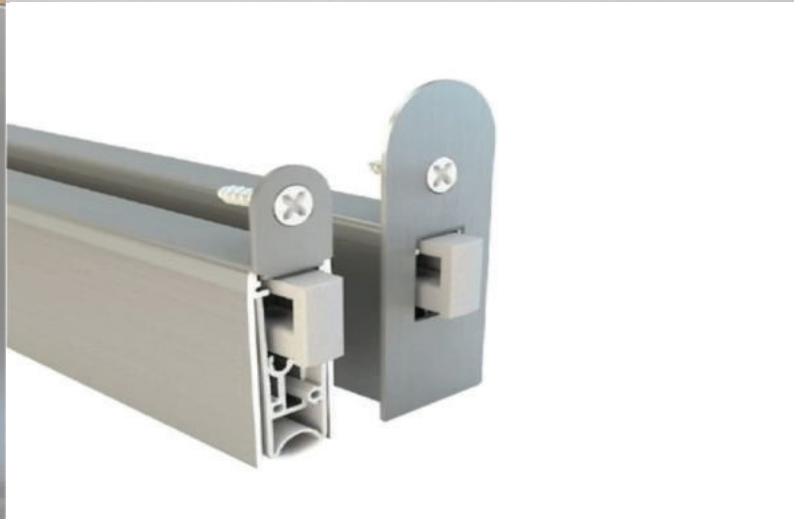

NORSEAL
SPECIALIST SEAL SOLUTIONS