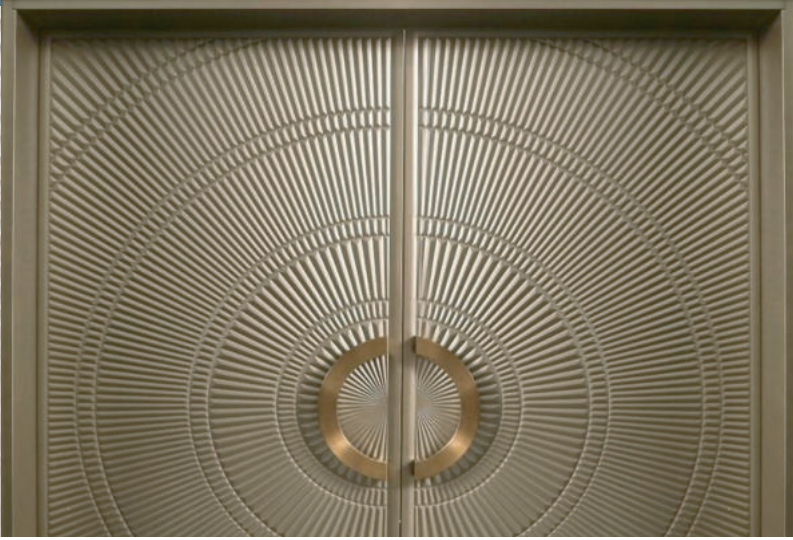

Design by Convex

MANDELLI 1953

FSB

**pap
deco**

CUSTOM

GIUSTI™

MADE IN ITALY

Viefe®