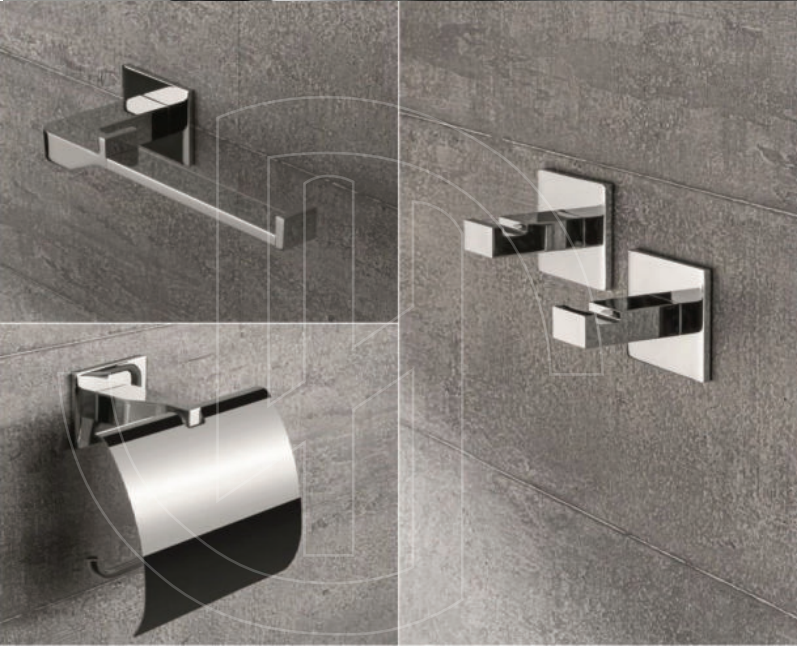

CEMOM

moatti

Founded in 1977,
a group with a wide range
of activities, including
production subsidiaries in
Poland, Sweden and France