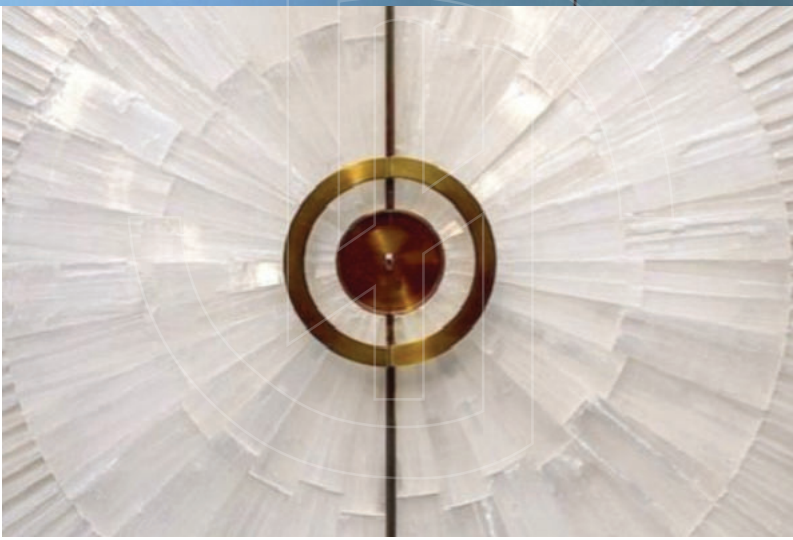

Design by Convex

MANDELLI 1953

FSB

**pap
deco**

CUSTOM

GIUSTI™

MADE IN ITALY

Viefe®