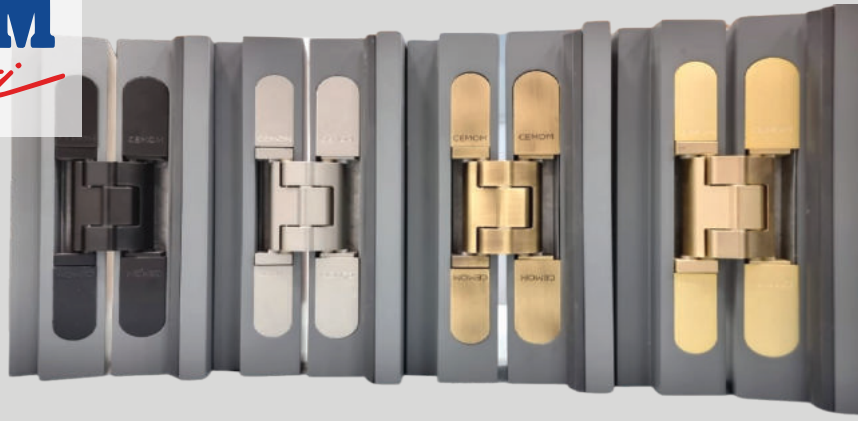

CEMOM

moatti

Founded in 1977,
a group with a wide range
of activities, including
production subsidiaries in
Poland, Sweden and France